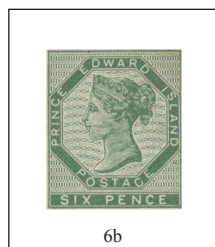

PRINCE EDWARD ISLAND  
 1861 - 1870 PENCE Issue  
 engraved; no watermark; perf 9 x 9  
 Charles Whiting, London

4  
 4d black  
 12 x 12

4a  
 4d black  
 yellowish paper

4b  
 4d black  
 FOUP for FOUR

4c  
 4d black  
 11 x 11.75  
 1864

5  
 4½d brown  
 12 x 12

5a  
 4½d yellow brown

6a  
 6d green  
 11 x 11

6b  
 6d blue green  
 11 x 11

6c  
 6d green  
 11 x 11.75  
 1863

7  
 9d violet  
 11 x 11

7a  
 9d blue violet

7b  
 9d red violet

7c  
 9d violet  
 11 x 11.75  
 1866