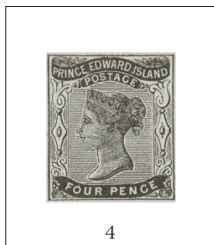

PRINCE EDWARD ISLAND  
 1861 - 1870 PENCE Issue  
 engraved; no watermark; perf 9 x 9  
 Charles Whiting, London

4  
 4d black  
 12 x 12

4a  
 4d black  
 yellowish paper

4b  
 4d black  
 FOUP for FOUR