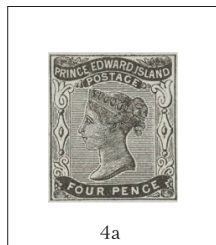

PRINCE EDWARD ISLAND  
 1861 - 1870 PENCE Issue  
 engraved; no watermark; perf 9 x 9  
 Charles Whiting, London

4  
 4d black  
 12 x 12

4a  
 4d black  
 yellowish paper

4b  
 4d black  
 FOUP for FOUR

4c  
 4d black  
 11 x 11.75  
 1864

5  
 4½d brown  
 12 x 12

5a  
 4½d yellow brown

6a  
 6d green  
 11 x 11

6b  
 6d blue green  
 11 x 11

6c  
 6d green  
 11 x 11.75  
 1863

7  
 9d violet  
 11 x 11

7a  
 9d blue violet