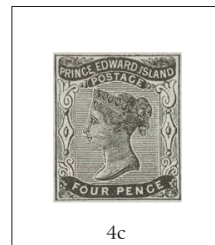

PRINCE EDWARD ISLAND  
 1861 - 1870 PENCE Issue  
 engraved; no watermark; perf 9 x 9  
 Charles Whiting, London

4  
 4d black  
 12 x 12

4a  
 4d black  
 yellowish paper

4b  
 4d black  
 FOUP for FOUR