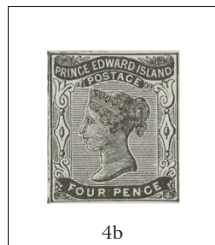

PRINCE EDWARD ISLAND  
 1861 - 1870 PENCE Issue  
 engraved; no watermark; perf 9 x 9  
 Charles Whiting, London

4  
 4d black  
 12 x 12

4a  
 4d black  
 yellowish paper

4b  
 4d black  
 FOUP for FOUR

4c  
 4d black  
 11 x 11.75  
 1864

5  
 4½d brown  
 12 x 12

5a  
 4½d yellow brown

6a  
 6d green  
 11 x 11

6b  
 6d blue green  
 11 x 11

6c  
 6d green  
 11 x 11.75  
 1863

7  
 9d violet  
 11 x 11

7a  
 9d blue violet